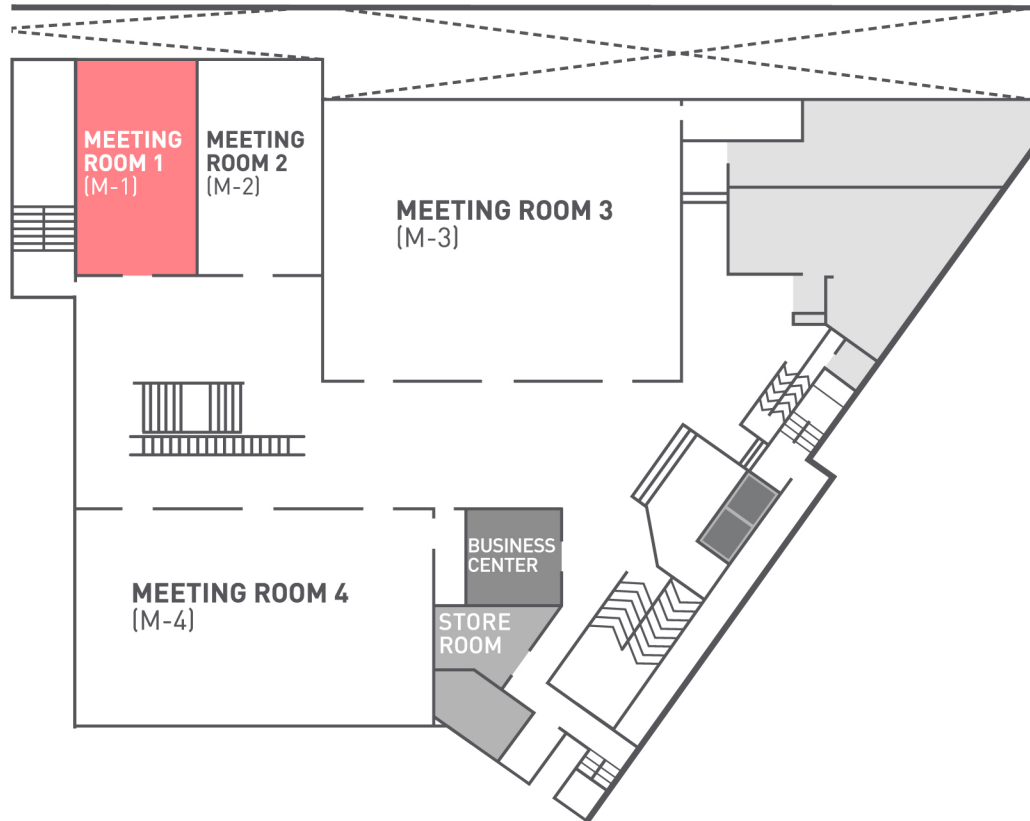

MEETING ROOM 1

CLASS ROOM

THEATRE

BANQUET

ROOM NO.	APPROX. AREA (sq.m.)	APPROX. DIMENSION (metre)			CAPACITY		
		WIDTH	LENGTH	HEIGHT	THEATRE	BANQUET	CLASSROOM
MEETING ROOM 1	115.73	8.15	14.2	2.7	90	60	48